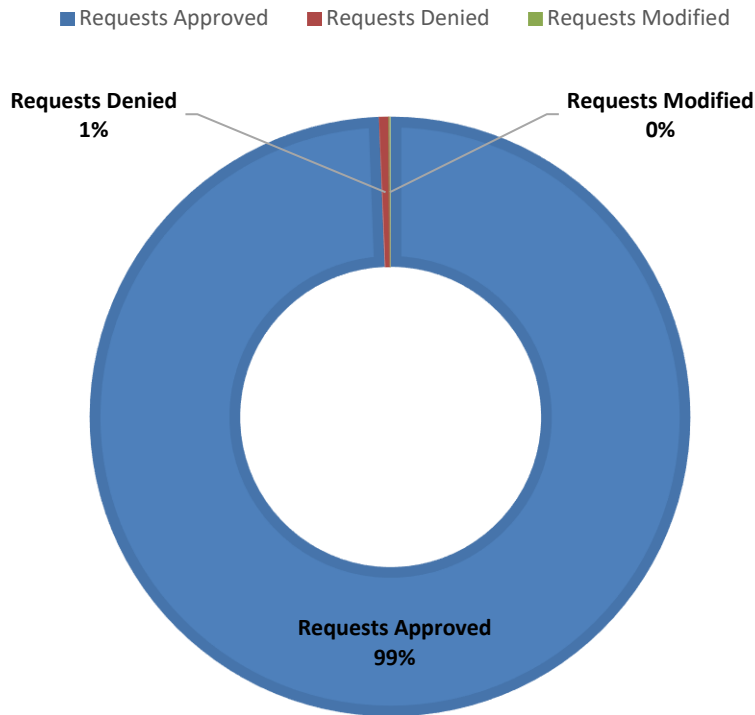

Prior Authorization Requests Received from 4/1/2025 - 3/31/2026

Standard Prior Authorizations			
<i>Metric</i>	<i>Count</i>	<i>Total</i>	<i>Percentage</i>
Requests Approved	57949	58297	99.40%
Requests Denied	304	58297	0.52%
Requests Modified	44	58297	0.08%

Expedited Prior Authorizations			
<i>Metric</i>	<i>Count</i>	<i>Total</i>	<i>Percentage</i>
Requests Approved	4937	4973	99.28%
Requests Denied	31	4973	0.62%
Requests Modified	5	4973	0.10%

TOTAL PRIOR AUTHORIZATIONS

Total Prior Authorizations			
<i>Metric</i>	<i>Count</i>	<i>Total</i>	<i>Percentage</i>
Requests Approved	62886	63270	99.39%
Requests Denied	335	63270	0.53%
Requests Modified	49	63270	0.08%